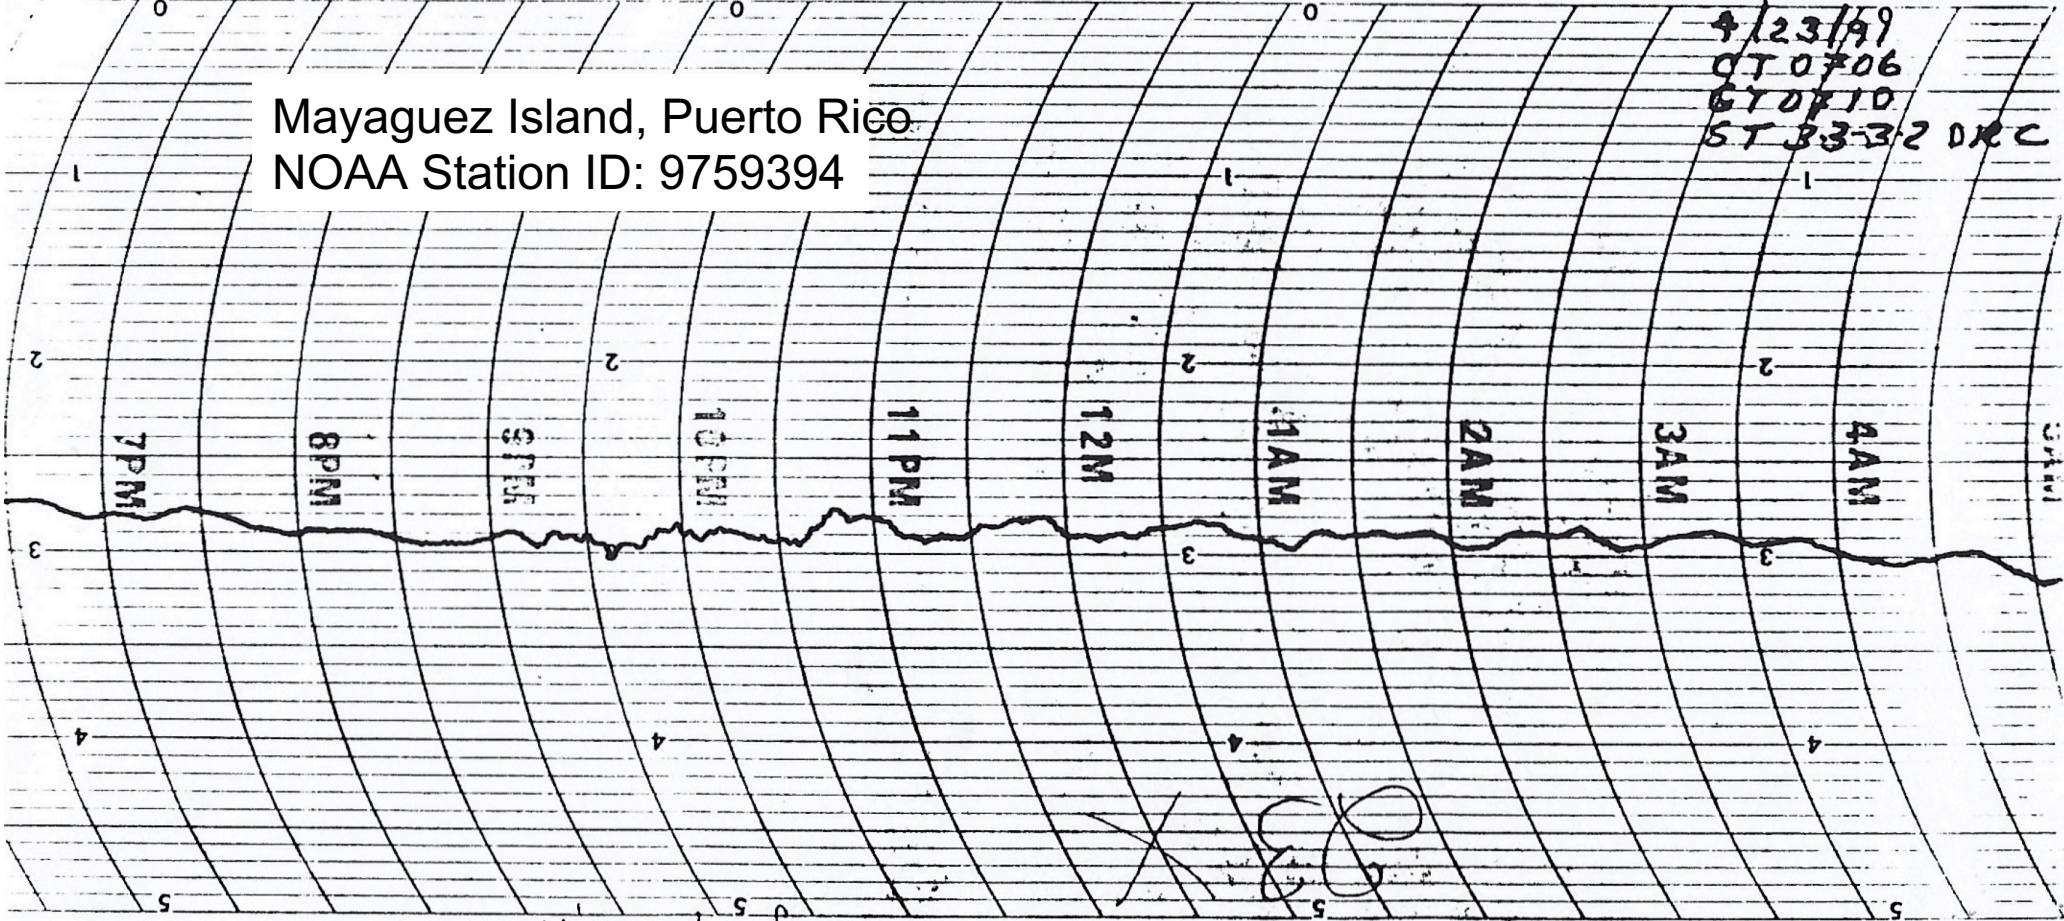

Mayaguez Island, Puerto Rico
NOAA Station ID: 9759394

4/23/99
070706
670710
ST 3332 DRC

Sea Level (feet)

Charts, Inc.
Mayaguez I., PR

(3181)